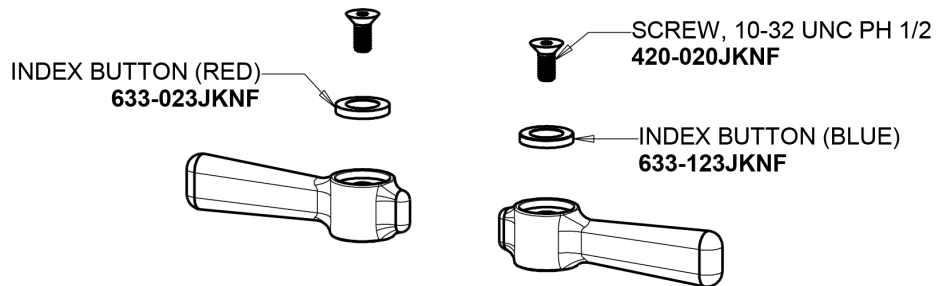

891-ABCP

Hot and Cold Water Sink Faucet

**CHICAGO
FAUCETS** 

a Geberit company

2-3/8" Lever Handle
369-PRJKCP

Quatern Compression Cartridge (pair)
1-099XTJKABNF (right)
1-100XTJKABNF (left)

For Technical Assistance: