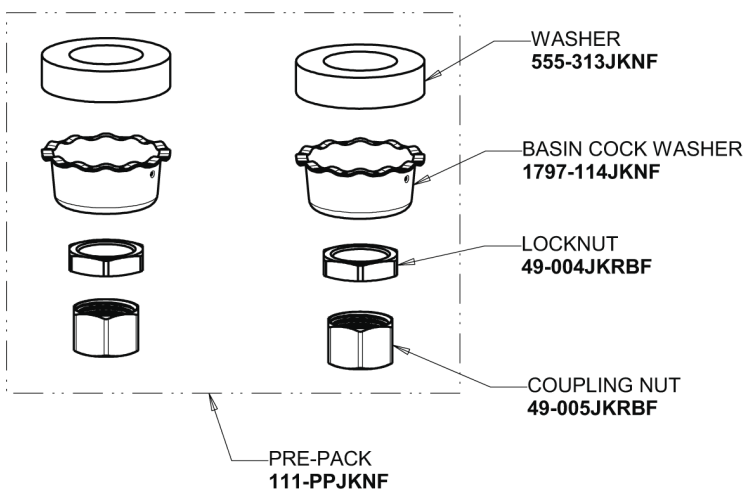

Repair Parts

891-ABCP

Hot and Cold Water Sink Faucet

**CHICAGO
FAUCETS**

a Geberit company

Base Parts:

6" S Type Swing Spout (Less Outlet) S6LEOJKAB

2.2 GPM (8.3 L/min) Aerator E3JKABCP

891-ABCP

Hot and Cold Water Sink Faucet

**CHICAGO
FAUCETS** 

a Geberit company

2-3/8" Lever Handle
369-PRJKCP

Quatern Compression Cartridge (pair)
1-099XTJKABNF (right)
1-100XTJKABNF (left)

For Technical Assistance: