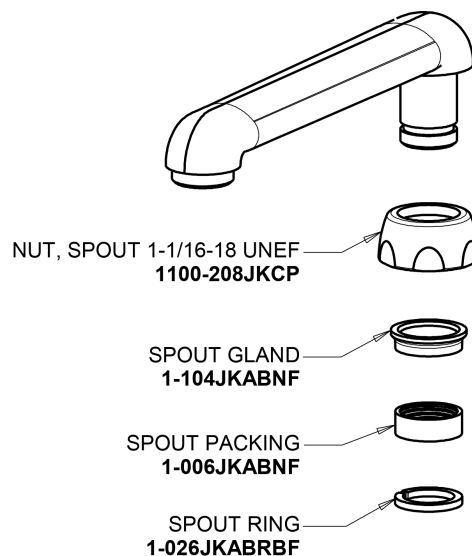

Repair Parts

891-ABCP

Hot and Cold Water Sink Faucet

**CHICAGO
FAUCETS**

a Geberit company

Base Parts:

6" S Type Swing Spout (Less Outlet) S6LEOJKAB

2.2 GPM (8.3 L/min) Aerator E3JKABCP

891-ABCP

Hot and Cold Water Sink Faucet

**CHICAGO
FAUCETS** 

a Geberit company

2-3/8" Lever Handle
369-PRJKCP

Quatern Compression Cartridge (pair)
1-099XTJKABNF (right)
1-100XTJKABNF (left)

For Technical Assistance: