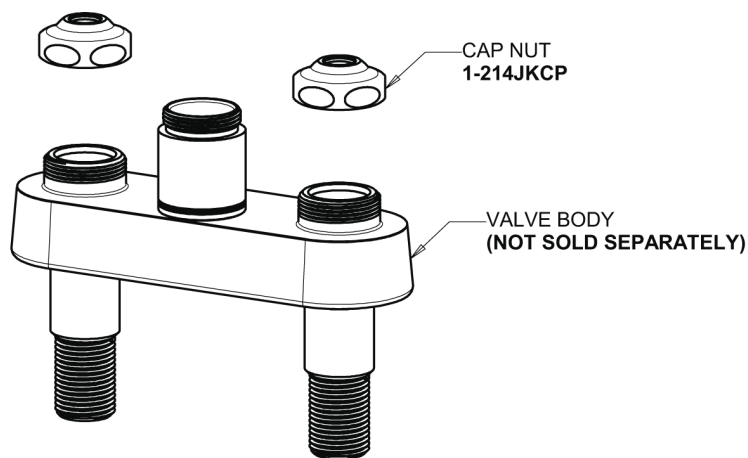

Repair Parts

891-ABCP

Hot and Cold Water Sink Faucet

**CHICAGO
FAUCETS**

a Geberit company

Base Parts:

6" S Type Swing Spout (Less Outlet) S6LEOJKAB

2.2 GPM (8.3 L/min) Aerator E3JKABCP

891-ABCP

Hot and Cold Water Sink Faucet

**CHICAGO
FAUCETS** 

a Geberit company

2-3/8" Lever Handle
369-PRJKCP

Quatern Compression Cartridge (pair)
1-099XTJKABNF (right)
1-100XTJKABNF (left)

For Technical Assistance: